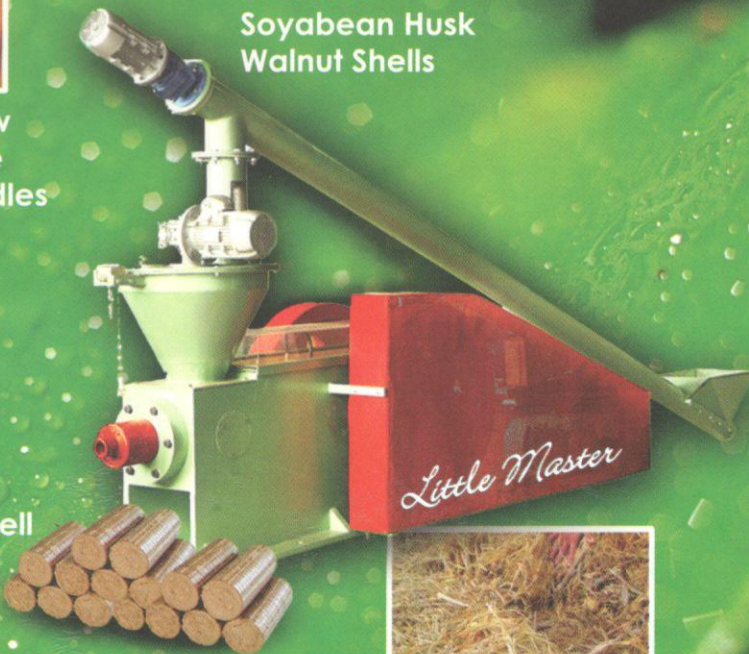

Peanut Shell
Macadamia Shell
Mustard Husk

Mustard Stalk
Palm Shell
Paddy Husk
Press Mud