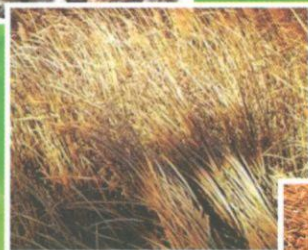

# One Briquetter for any Biomass!

INFINITE's *Little Master* can convert virtually any type of Biomass into briquettes!

Almond Shells  
Coffee shells  
Lantana grass

Saw Dust  
Soyabean Husk  
Walnut Shells

Rice Straw  
Boggasse  
Pine needles

Corn cob  
Sunflower Husk  
Cotton Stalk

Peanut Shell  
Macadamia Shell  
Mustard Husk

Mustard Stalk  
Palm Shell  
Paddy Husk  
Press Mud

Olive pits  
Pecan nut shell  
Cashewnut Shells